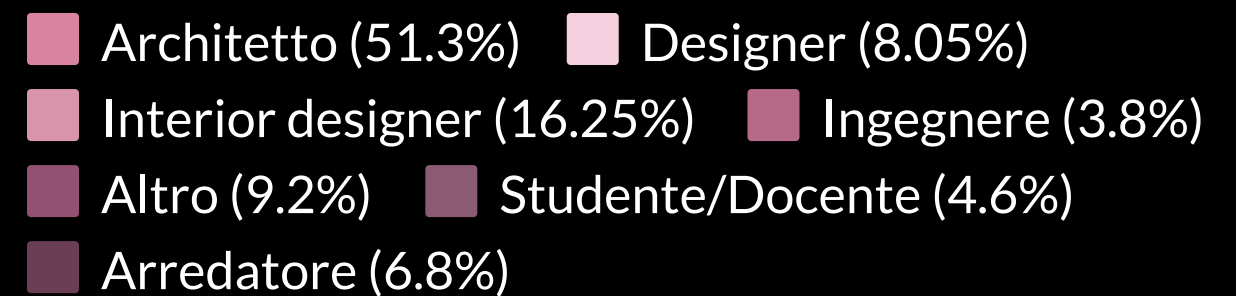

Visitor breakdown ARCHITECT@WORK Rome 2018

2.048 Professionisti

ARCHITECT @WORK

ITALY